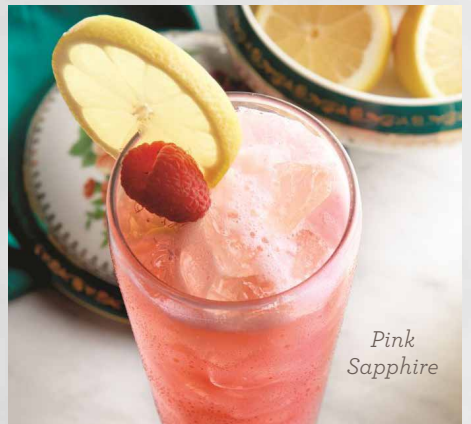

Swampthing

Baton Bellini

CRESCENT CITY SANGRIA ♦

Red wine, Warre's Port, Licor 43,
fresh lemon juice & peach 9.95

CAT-30 HURRICANE

Bacardi 8 year aged rum,
house-made Fassionala syrup,
fresh lime juice, topped with
soda & Hennessy V.S 10.95

SAZERAC

Bulleit Rye, Peychaud's Bitters,
Absinthe 10.95

KING REX

Hennessy V.S, Deep Eddy
Peach vodka, blackberries,
fresh lime juice, topped with
Moscato d'Asti 10.95

PINK SAPPHIRE

Bombay Sapphire gin, lemon,
raspberry & ginger ale 9.95

King Rex

Pink Sapphire

♦ New Drink

Sazerac

HANDCRAFTED Cocktails

Crescent
City Sangria

CAT-30
Hurricane

MARGARITAS

RHINEGEIST TRUTH IPA

Intensely hopped, dry IPA with revved up peach, mango & passionfruit notes. Pairs well with grilled & blackened seafood.

Surfside Soda

Hibiscus Lemonade

Zero PROOF

NON-ALCOHOLIC ♣ *New Drink*